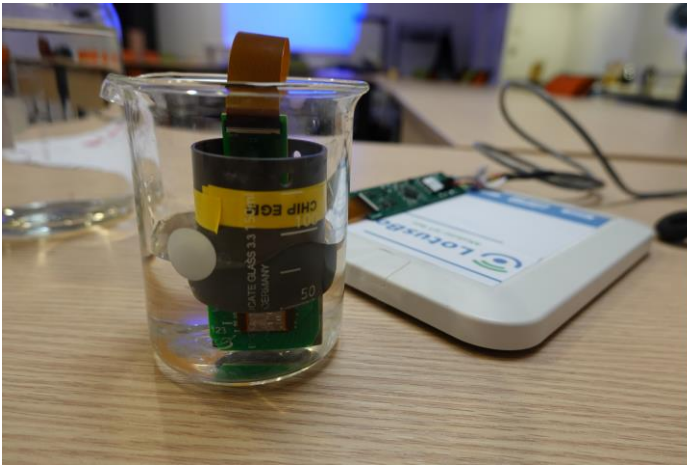

### LOTUS paves the way for industrialisation !

The objective of the LOTUS project is to create a low-cost technology for water quality monitoring. LOTUS is therefore developing a multiparameter real-time sensor using nanotechnology and will deploy it in a series of use cases in India.

The LOTUS project is a Research and Innovation project (RIA). So-called, Research and innovation projects funded by the European Commission, are conceived to support labs solutions (TRL4) to reach the demonstration stage (TRL7). Industrialisation is not directly part of the project. Yet, industrialisation is a key element of the LOTUS sensor, as only large-scale production will enable the technology to reach one of its main objectives: being a low-cost technology, thanks to economies of scale.

The LOTUS project is three years in, and promising scientific results are already available. Uni Eiffel team has demonstrated strong skills in building the sensor in small series. However, large series bring a whole new lot of challenges, that the LOTUS team is working hard to address.

The sensor is a complicated device, using nanotechnologies on a chip and smart electronic boards assembled into a single package that has to be perfectly waterproof under exacting field conditions. Mass manufacturing this solution brings along a large number of technical challenges.